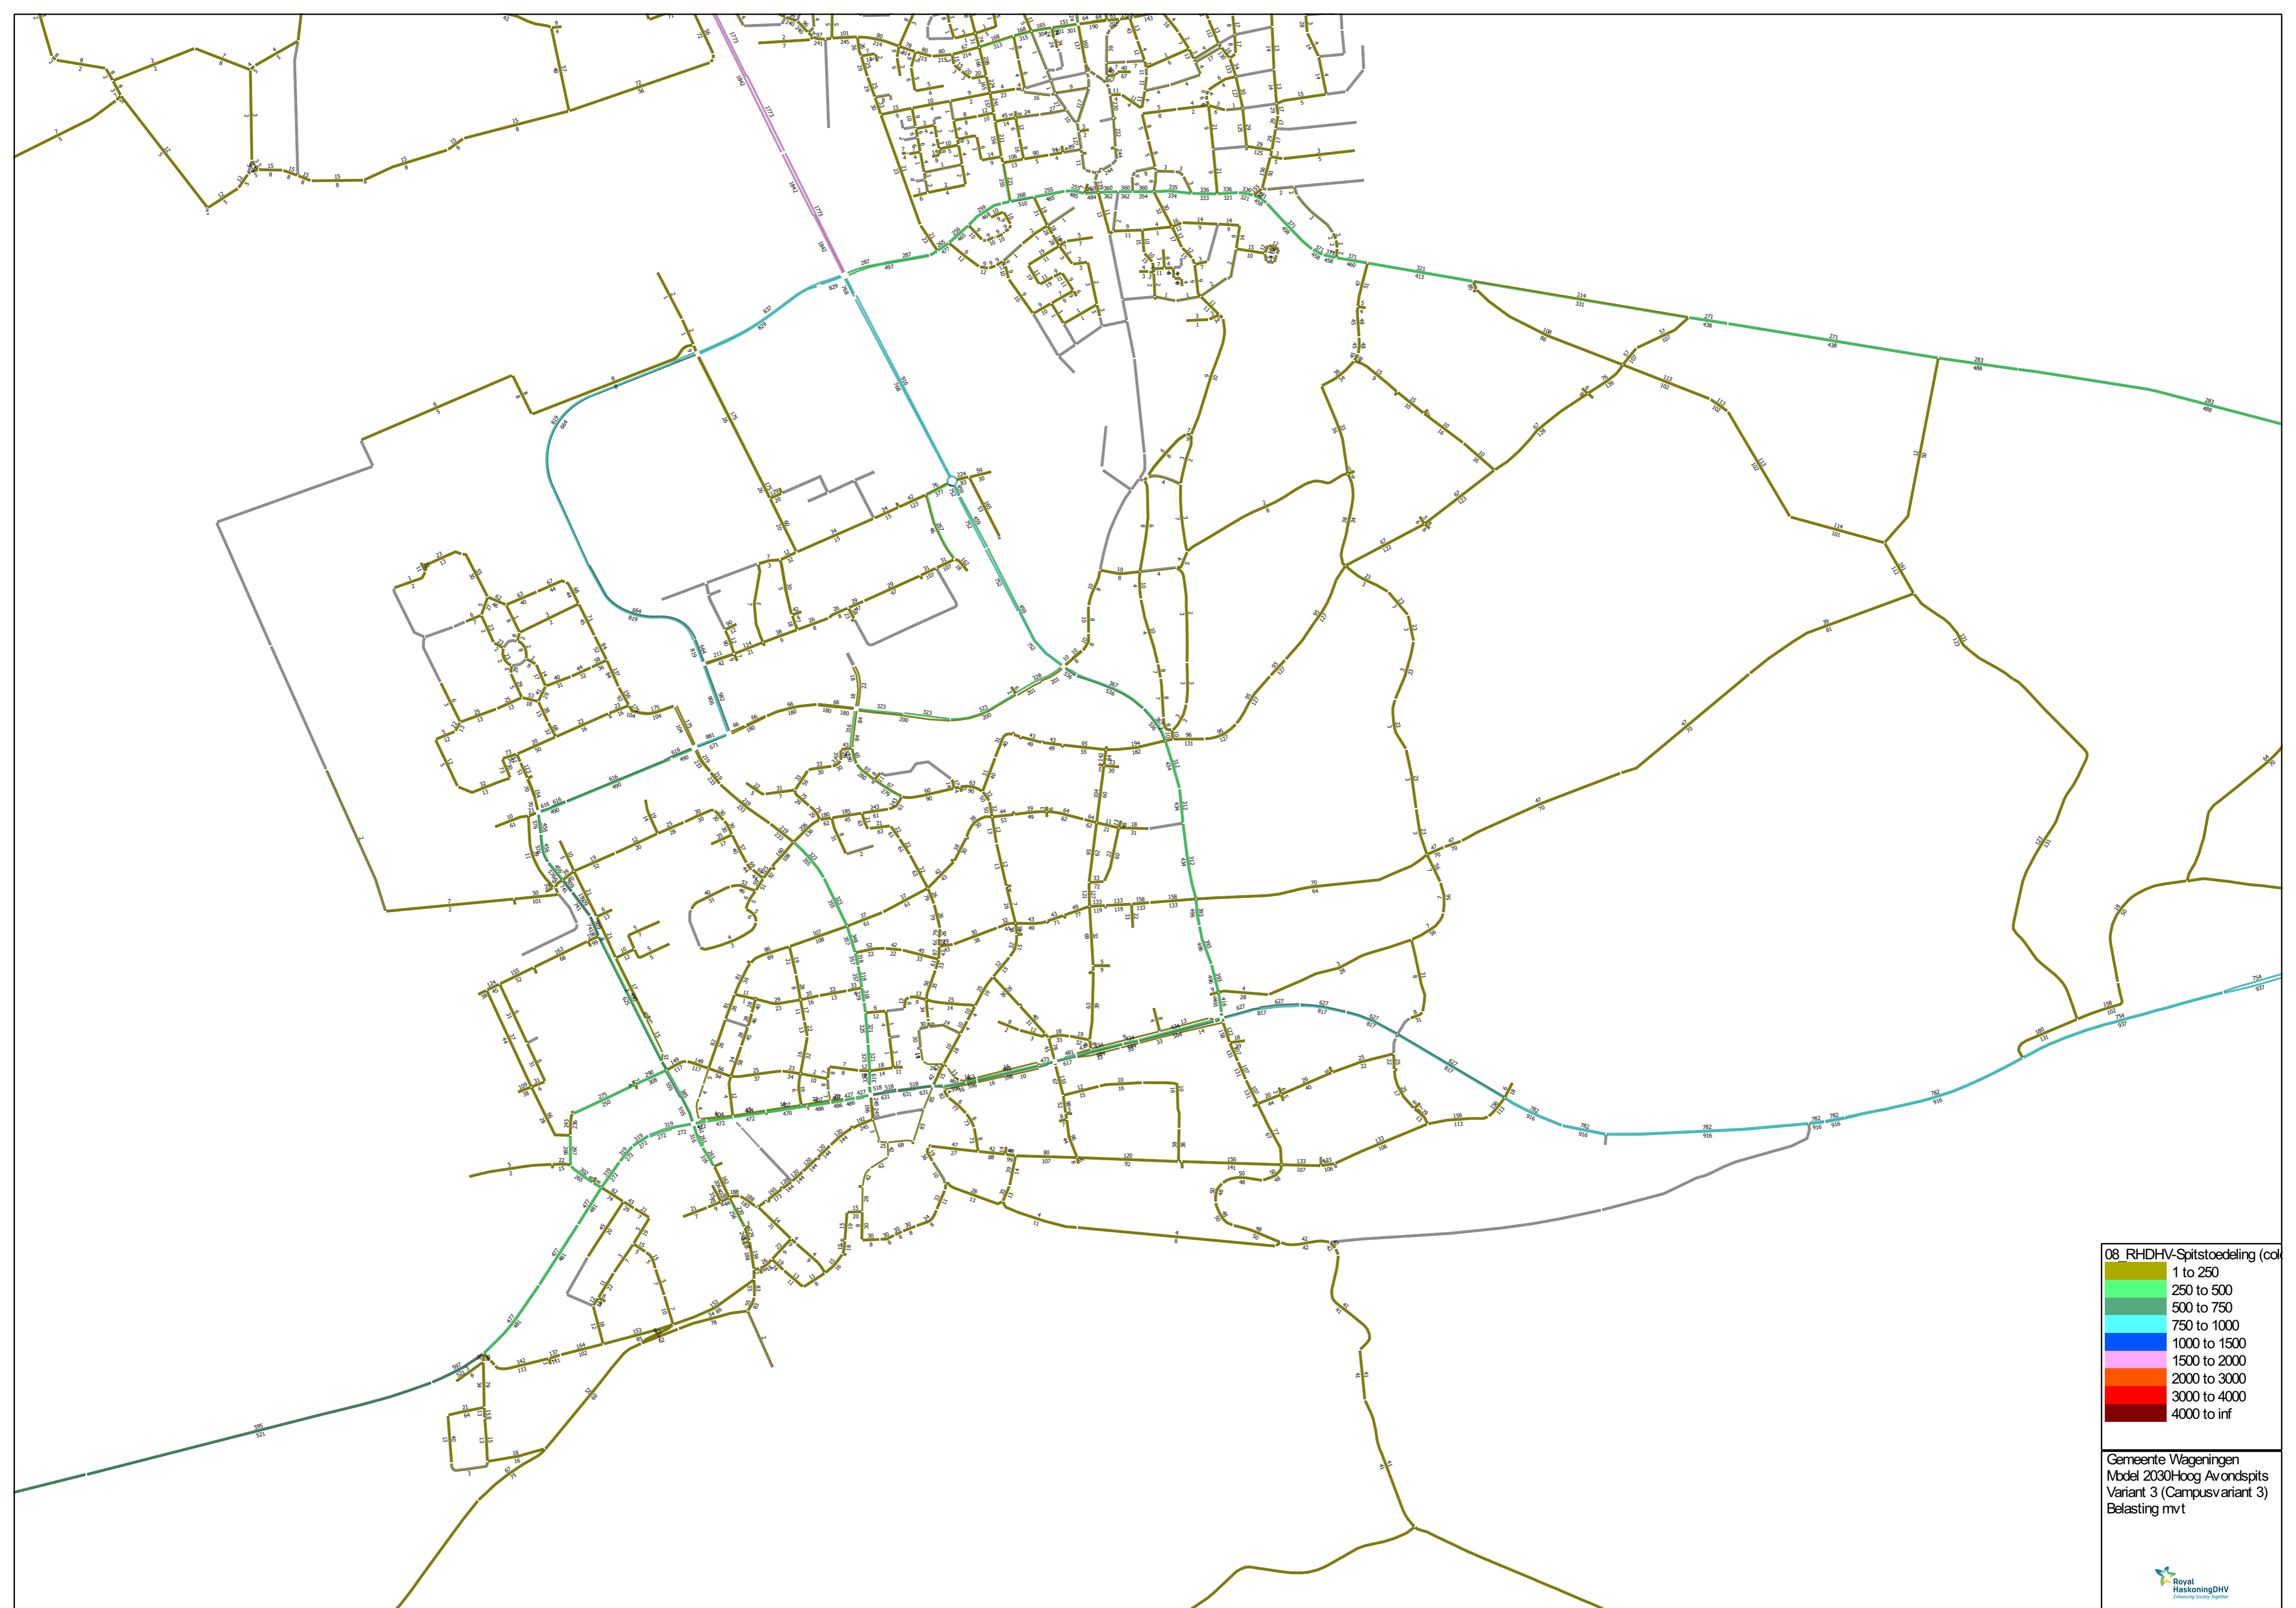

08 RHDHV-Spitstoedeling (col)

Yellow	1 to 250
Light Green	250 to 500
Green	500 to 750
Cyan	750 to 1000
Blue	1000 to 1500
Purple	1500 to 2000
Orange	2000 to 3000
Red	3000 to 4000
Dark Red	4000 to inf

Gemeente Wageningen  
 Model 2030-Hoog Ochtendspits  
 Variant 3 (Campusvariant 3)  
 Belasting mv't

08 RHDHV-Spitstoedeling (col)

Yellow	1 to 250
Light Green	250 to 500
Green	500 to 750
Cyan	750 to 1000
Blue	1000 to 1500
Pink	1500 to 2000
Orange	2000 to 3000
Red	3000 to 4000
Dark Red	4000 to inf

Gemeente Wageningen  
 Model 2030-Hoog Avondspits  
 Variant 3 (Campusvariant 3)  
 Belasting mvt

08a RHDHV-Etmaal (colour)

Yellow	1 to 2500
Light Green	2500 to 5000
Medium Green	5000 to 7500
Cyan	7500 to 10000
Blue	10000 to 15000
Pink	15000 to 20000
Red	20000 to 30000
Dark Red	30000 to 40000
Black	40000 to inf

Gemeente Wageningen  
Model 2030-Hoog Etmaal  
Variant 3 (Campusvariant 3)  
Belasting mv t