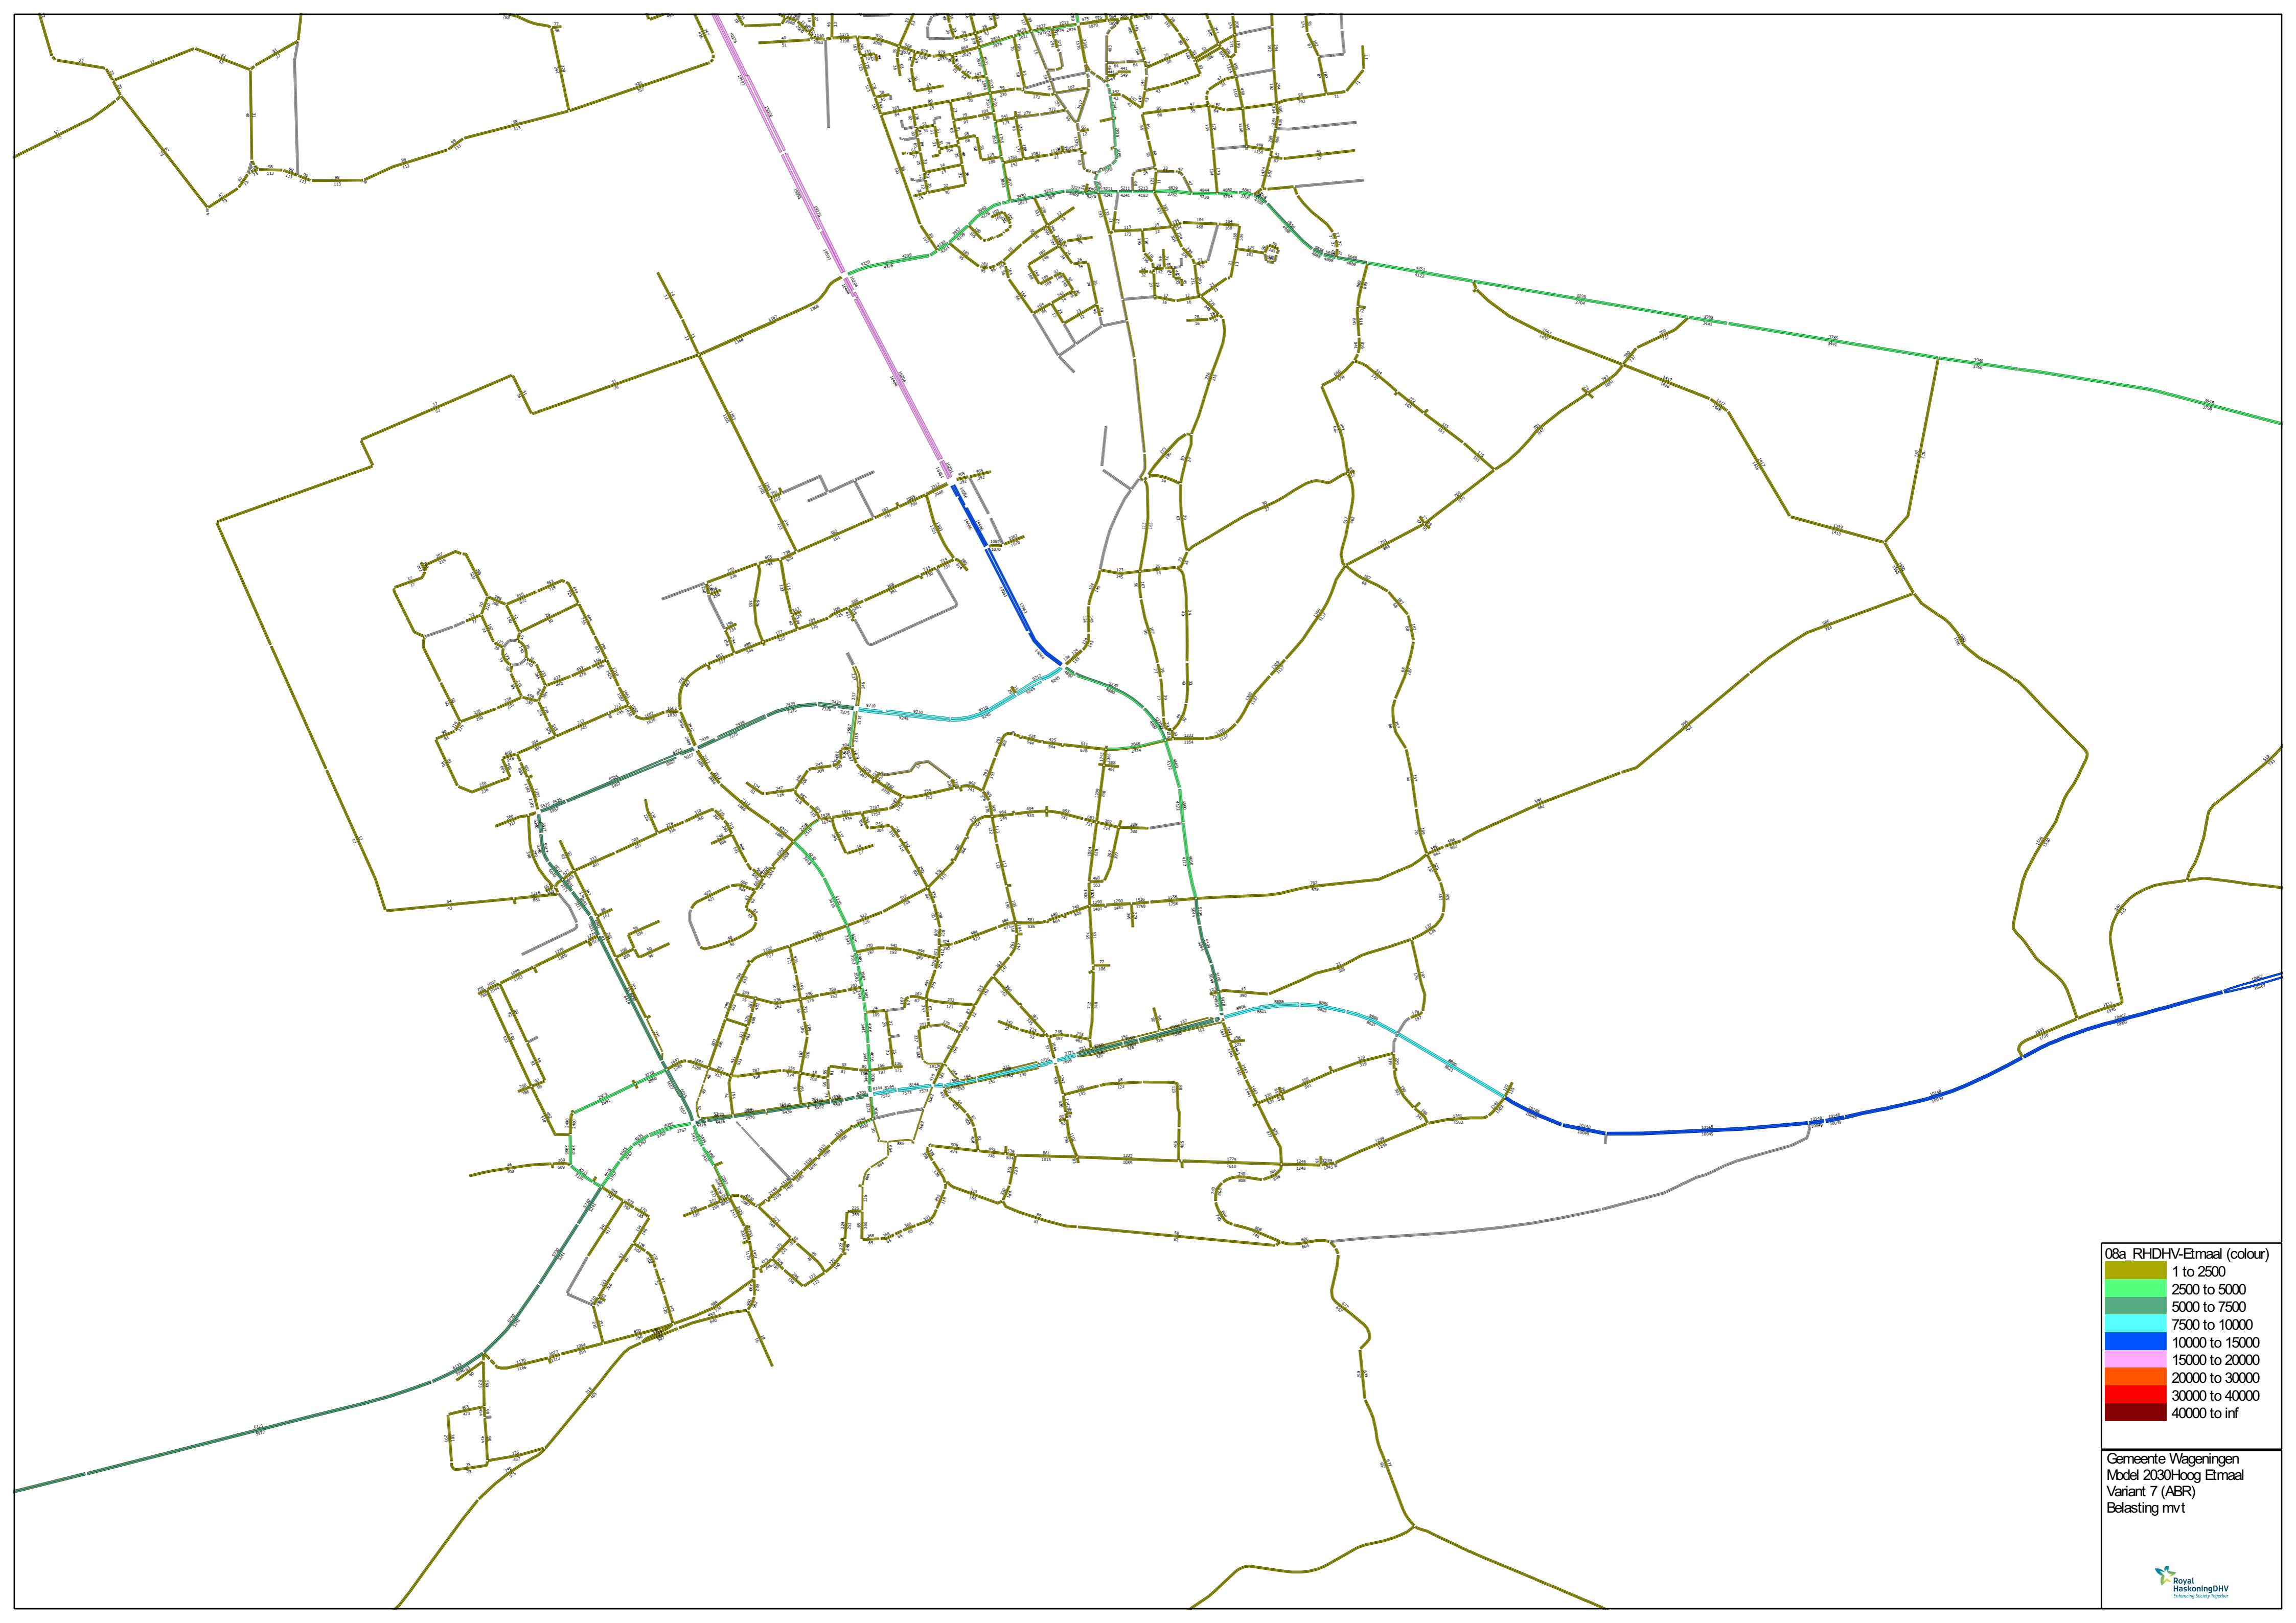

Gemeente Wageningen
Model 2030-Hoog Ochtendspits
Variant 7 (ABR)
Belasting mv

08 RHDHV-Spitstoedeling (col)

Yellow	1 to 250
Green	250 to 500
Cyan	500 to 750
Blue	750 to 1000
Magenta	1000 to 1500
Red	1500 to 2000
Dark Red	2000 to 3000
Dark Red	3000 to 4000
Dark Red	4000 to inf

Gemeente Wageningen
 Model 2030-Hoog Avondspits
 Variant 7 (ABR)
 Belasting mv t

08a RHDHV-Etmaal (colour)

Yellow	1 to 2500
Light Green	2500 to 5000
Green	5000 to 7500
Cyan	7500 to 10000
Blue	10000 to 15000
Purple	15000 to 20000
Red	20000 to 30000
Dark Red	30000 to 40000
Black	40000 to inf

Gemeente Wageningen
Model 2030-Hoog Etmaal
Variant 7 (ABR)
Belasting mv t