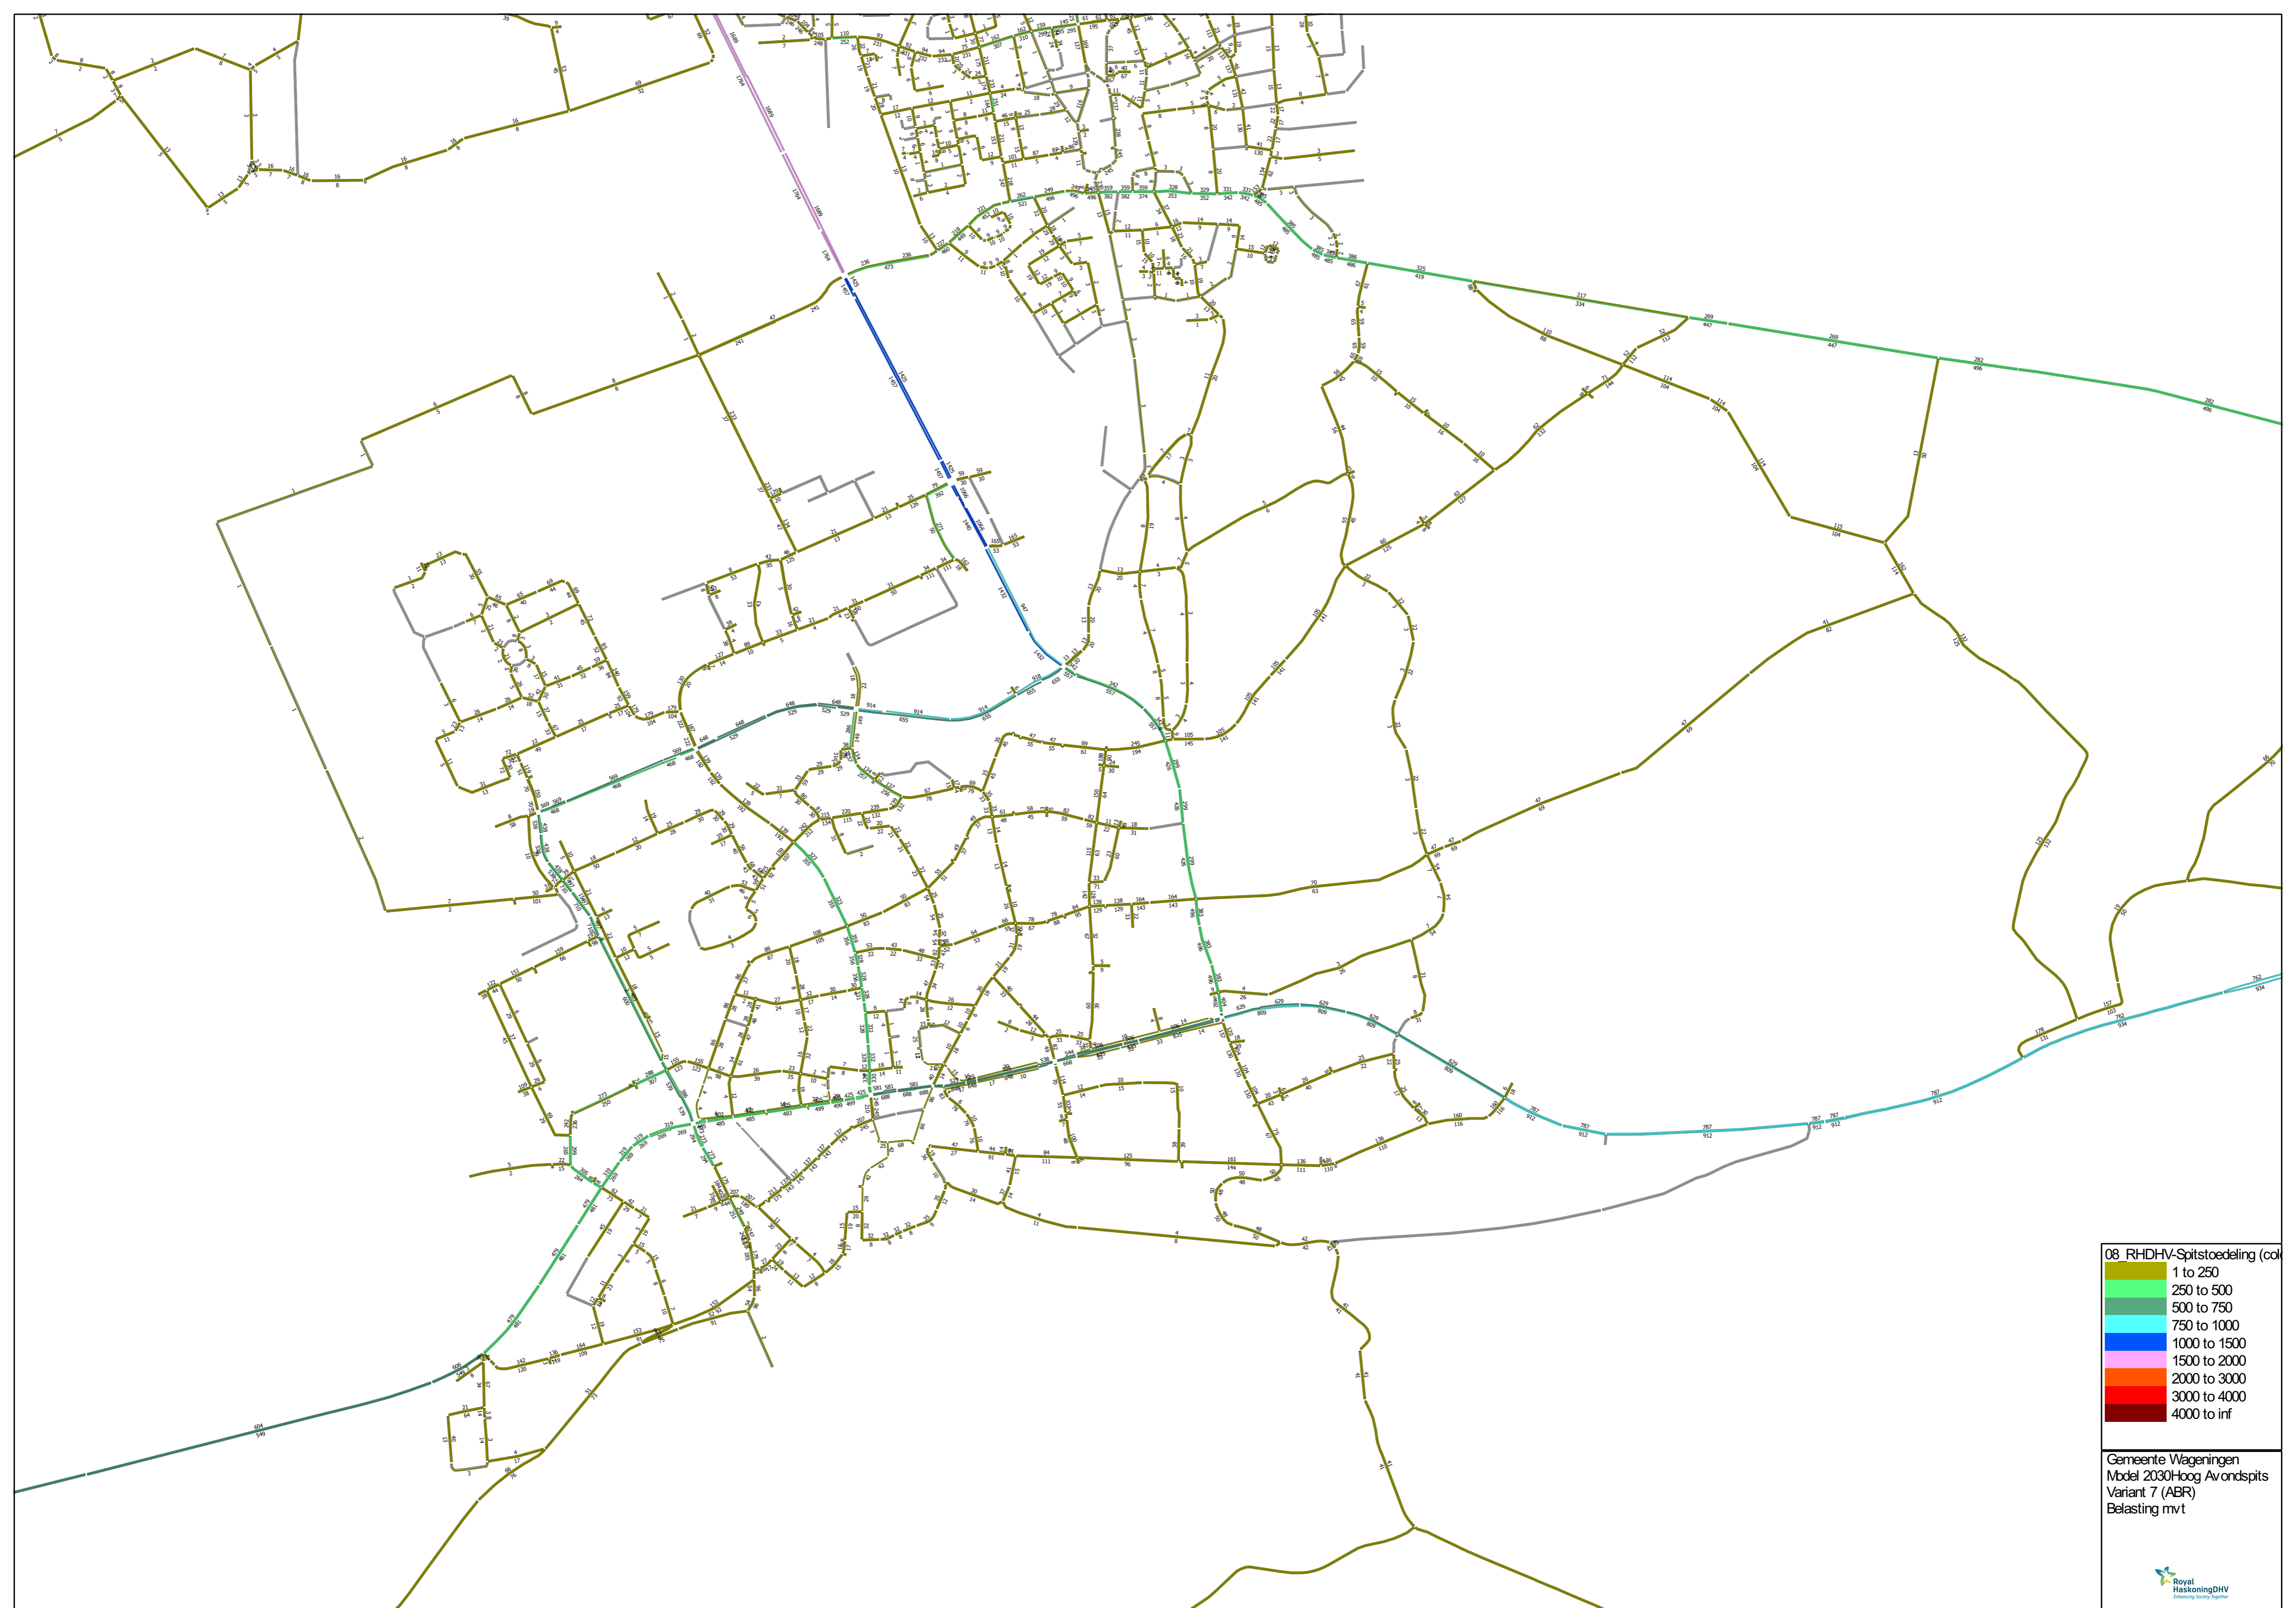

Gemeente Wageningen
Model 2030-Hoog Ochtendspits
Variant 7 (ABR)
Belasting mv

08 RHDHV-Spitstoedeling (col)

Yellow	1 to 250
Green	250 to 500
Cyan	500 to 750
Blue	750 to 1000
Magenta	1000 to 1500
Red	1500 to 2000
Dark Red	2000 to 3000
Dark Red	3000 to 4000
Dark Red	4000 to inf

Gemeente Wageningen
 Model 2030-Hoog Avondspits
 Variant 7 (ABR)
 Belasting mv t

08a RHDHV-Etmaal (colour)

Yellow	1 to 2500
Light Green	2500 to 5000
Green	5000 to 7500
Cyan	7500 to 10000
Blue	10000 to 15000
Purple	15000 to 20000
Red	20000 to 30000
Dark Red	30000 to 40000
Black	40000 to inf

Gemeente Wageningen
Model 2030-Hoog Etmaal
Variant 7 (ABR)
Belasting mv t